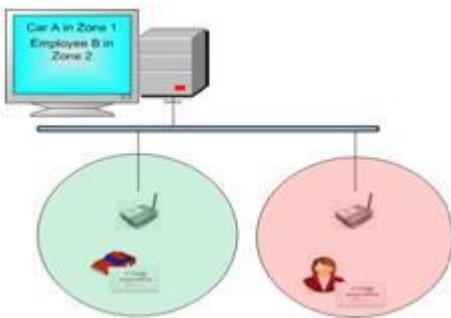

GAO RFID

RFID

- GAO 2.45GHz RFID 1 GAO 2.45GHz RFID 100

- ●