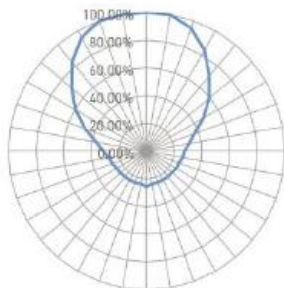

	C116505HT
	UHF 902-928Mhz
RF	ISO18000-6-C EPC Class1 Gen2
	Alien H3/Impinj M5
	64bit TID/96bit EPC/512bit User
	5 * 5 * 3 mm/ 4 * 4 * 3 mm
	0~1.5m/0~1m
	10 @ 25° C
	50
	0.40g/0.26g
	-40° C ~ +250° C
	IP68
	(Enamel Coating)