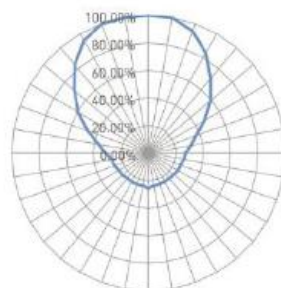

C116505HT
	UHF 902-928Mhz
RF	ISO18000-6-C EPC Class1 Gen2
	Alien H3/Impinj M5
	64bit TID/96bit EPC/512bit User
	5 * 5 * 3 mm/ 4 * 4 * 3 mm
	0~1.5m/0~1m
	10 @ 25° C
	50
	0.40g/0.26g
	-40° C ~ +250° C
	IP68
	(Enamel Coating)

In metal